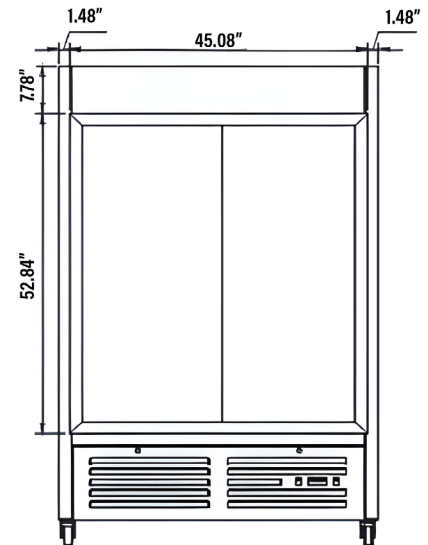

NSGR-48-PT

GLASS DOOR PASS-THROUGH REFRIGERATOR

Ideal for convenience and grocery stores

FEATURES

- Energy-efficient glass doors with heated glass
- Digital temperature control with LED display
- Epoxy-coated adjustable stainless steel wire shelves
- 304 stainless steel interior
- 430 stainless steel exterior
- Interior LED lighting
- Adjustable front locking casters
- Efficient foam insulation
- Leak-resistant 0.7mm thick bent copper tubing
- Condenser positioned for optimal evaporation

SPECIFICATIONS

Capacity (Cu. ft)	83.7
Capacity (Liters)	2370 L
Exterior Dimensions (in)	48 ¹ / ₈ " × 30 ¹ / ₈ " × 78 ⁷ / ₈ "
Net Weight (kg/lbs)	230 kg / 506 lbs
Nbr of Shelves	8
Door(s)	4, sliding
Temperature Range (°C)	1°C TO 4°C
Ambiant Temperature	25°C
Ambiant Humidity	60%
Refrigerant (CFC-Free)	R290
Amperage (A)	7.5 A
Voltage (V)	115V / 60Hz
Plug Type	NEMA 5-15P