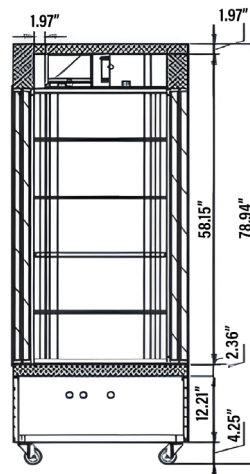

NSGR-48-PT

GLASS DOOR PASS-THROUGH REFRIGERATOR

Ideal for convenience and grocery stores

FEATURES

- Energy-efficient glass doors with heated glass
- Digital temperature control with LED display
- Epoxy-coated adjustable stainless steel wire shelves
- 304 stainless steel interior
- 430 stainless steel exterior
- Interior LED lighting
- Adjustable front locking casters
- Efficient foam insulation
- Leak-resistant 0.7mm thick bent copper tubing
- Condenser positioned for optimal evaporation

SPECIFICATIONS

Capacity (Cu. ft)	83.7
Capacity (Liters)	2370 L
Exterior Dimensions (in)	48 ¹ / ₈ " × 30 ¹ / ₈ " × 78 ⁷ / ₈ "
Net Weight (kg/lbs)	230 kg / 506 lbs
Nbr of Shelves	8
Door(s)	4, sliding
Temperature Range (°C)	1°C TO 4°C
Ambiant Temperature	25°C
Ambiant Humidity	60%
Refrigerant (CFC-Free)	R290
Amperage (A)	7.5 A
Voltage (V)	115V / 60Hz
Plug Type	NEMA 5-15P