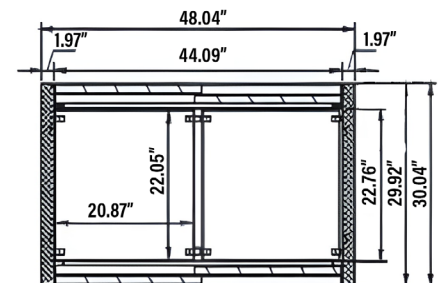

NSGR-48-PT

GLASS DOOR PASS-THROUGH REFRIGERATOR

Ideal for convenience and grocery stores

FEATURES

- Energy-efficient glass doors with heated glass
- Digital temperature control with LED display
- Epoxy-coated adjustable stainless steel wire shelves
- 304 stainless steel interior
- 430 stainless steel exterior
- Interior LED lighting
- Adjustable front locking casters
- Efficient foam insulation
- Leak-resistant 0.7mm thick bent copper tubing
- Condenser positioned for optimal evaporation

SPECIFICATIONS

Capacity (Cu. ft)	83.7
Capacity (Liters)	2370 L
Exterior Dimensions (in)	48 ¹ / ₈ " × 30 ¹ / ₈ " × 78 ⁷ / ₈ "
Net Weight (kg/lbs)	230 kg / 506 lbs
Nbr of Shelves	8
Door(s)	4, sliding
Temperature Range (°C)	1°C TO 4°C
Ambiant Temperature	25°C
Ambiant Humidity	60%
Refrigerant (CFC-Free)	R290
Amperage (A)	7.5 A
Voltage (V)	115V / 60Hz
Plug Type	NEMA 5-15P